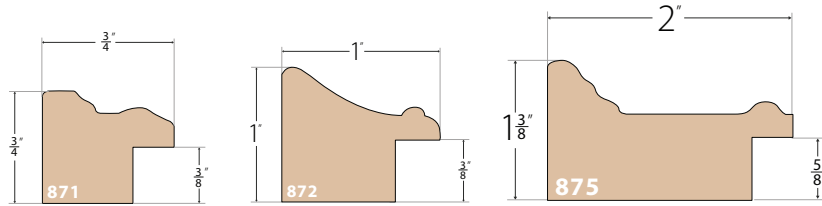

by NURRE CAXTON

Part Number	Description	Width	Height	Rabbet	Box Quantity	30'	List Price	Chop Price	Join Price
87101	3/4" Gold Leaf	3/4"	3/4"	3/8"	320	\$2.82	\$3.32	\$5.32	\$7.38
87102	3/4" Silver Leaf	3/4"	3/4"	3/8"	320	\$2.82	\$3.32	\$5.32	\$7.38
87104	3/4" Black	3/4"	3/4"	3/8"	320	\$1.81	\$2.13	\$3.62	\$5.02
87107	3/4" Antique White	3/4"	3/4"	3/8"	320	\$1.81	\$2.13	\$3.62	\$5.02
87109	3/4" Brown	3/4"	3/4"	3/8"	320	\$1.81	\$2.13	\$3.62	\$5.02
87201	1" Gold Leaf Bead	1"	1"	3/8"	480	\$3.33	\$3.92	\$6.27	\$8.71
87202	1" Silver Leaf Bead	1"	1"	3/8"	480	\$3.33	\$3.92	\$6.27	\$8.71
87204	1" Black Bead	1"	1"	3/8"	480	\$3.33	\$3.92	\$6.27	\$8.71
87207	1" Antique White Bead	1"	1"	3/8"	480	\$3.33	\$3.92	\$6.27	\$8.71
87209	1" Brown Bead	1"	1"	3/8"	480	\$3.33	\$3.92	\$6.27	\$8.71
87501	2" Gold Leaf	2"	1-3/8"	5/8"	160	\$6.16	\$7.24	\$10.87	\$15.09
87502	2" Silver Leaf	2"	1-3/8"	5/8"	160	\$6.16	\$7.24	\$10.87	\$15.09
87504	2" Black	2"	1-3/8"	5/8"	160	\$4.32	\$5.09	\$7.88	\$10.95
87507	2" Antique White	2"	1-3/8"	5/8"	160	\$4.32	\$5.09	\$7.88	\$10.95
87509	2" Brown	2"	1-3/8"	5/8"	160	\$4.32	\$5.09	\$7.88	\$10.95