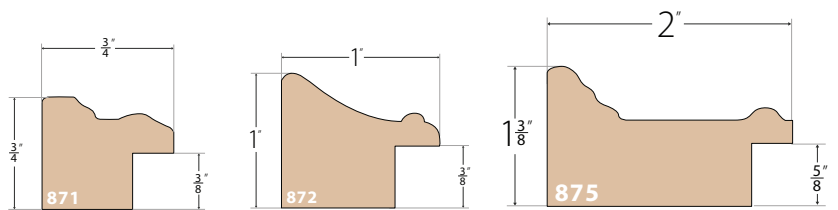

Alfresco Collection™

by NURRE CAXTON

Introducing the Alfresco Collection from Nurre Caxton

- Featuring hand finishing and leafing, for the ultimate in timeless elegance
- Perfect for plein air paintings, precious keepsakes, and all fine art
- 3 classic profiles with 5 finishes provide endless versatility
- Made in Italy by true frame artisans