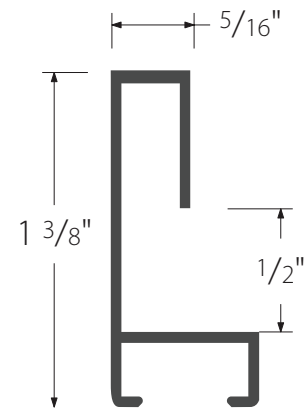

ML129-01
Silver

ML129-07
Bronze

ML129-13
Contrast Grey

ML129-15
Amber

ML129-20
Black

ML129-52
Bright White

introducing the
TIFFANY COLLECTION
 by nielsen®

Part Number	Description	Width	Height	Rabbet	Box Quantity	List Price	Chop Price
ML129-01	Silver	5/16"	1-3/8"	1/2"	120	\$2.05	\$3.28
ML129-07	Bronze	5/16"	1-3/8"	1/2"	120	\$2.05	\$3.28
ML129-13	Contrast Grey	5/16"	1-3/8"	1/2"	120	\$2.05	\$3.28
ML129-15	Amber	5/16"	1-3/8"	1/2"	120	\$2.05	\$3.28
ML129-20	Black	5/16"	1-3/8"	1/2"	120	\$2.05	\$3.28
ML129-52	Bright White	5/16"	1-3/8"	1/2"	120	\$2.05	\$3.28