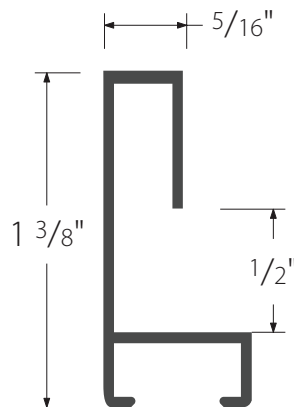

ML129-01
Silver

ML129-07
Bronze

ML129-13
Contrast Grey

ML129-15
Amber

ML129-20
Black

ML129-52
Bright White

introducing the
TIFFANY COLLECTION
 by nielsen®

Part Number	Description	Width	Height	Rabbet	Box Quantity	List Price	Chop Price
ML129-01	Silver	5/16"	1-3/8"	1/2"	120	\$2.05	\$3.28
ML129-07	Bronze	5/16"	1-3/8"	1/2"	120	\$2.05	\$3.28
ML129-13	Contrast Grey	5/16"	1-3/8"	1/2"	120	\$2.05	\$3.28
ML129-15	Amber	5/16"	1-3/8"	1/2"	120	\$2.05	\$3.28
ML129-20	Black	5/16"	1-3/8"	1/2"	120	\$2.05	\$3.28
ML129-52	Bright White	5/16"	1-3/8"	1/2"	120	\$2.05	\$3.28