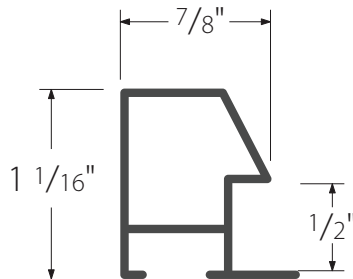

introducing the
FUSION COLLECTION
by nielsen®

Rich, brushed finishes in neutral metallic tones enhance classic and casual art

---

- Beautiful brushed texture on a soft, angled profile
- The strength of aluminum makes these profiles ideal for over-sized images
- Best selling brushed finishes complement clean, modern décor
- Proudly made in the USA

ML13052
Bright White