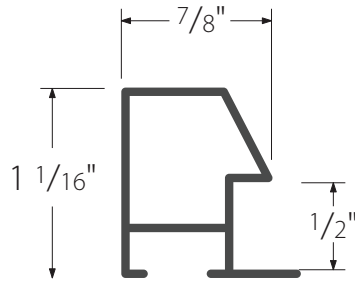

Part Number	Description	Width	Height	Rabet	Box Quantity	List Price	Chop Price
ML130-52	Bright White	7/8"	1-1/16"	1/2"	120	\$2.95	\$4.72
ML130-400	Brushed Satin Aluminum	7/8"	1-1/16"	1/2"	120	\$2.95	\$4.72
ML130-414	Brushed Satin German Silver	7/8"	1-1/16"	1/2"	120	\$2.95	\$4.72
ML130-421	Brushed Satin Black	7/8"	1-1/16"	1/2"	120	\$2.95	\$4.72
ML130-423	Brushed Satin Antique Gold	7/8"	1-1/16"	1/2"	120	\$2.95	\$4.72
ML130-475	Brushed Satin Chocolate	7/8"	1-1/16"	1/2"	120	\$2.95	\$4.72