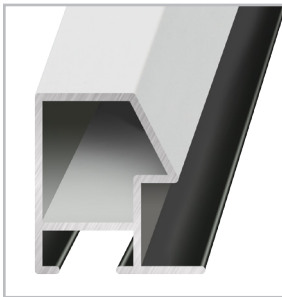

introducing the
FUSION COLLECTION
by nielsen®

Rich, brushed finishes in neutral metallic tones enhance classic and casual art

- Beautiful brushed texture on a soft, angled profile
- The strength of aluminum makes these profiles ideal for over-sized images
- Best selling brushed finishes complement clean, modern décor
- Proudly made in the USA

ML13052
Bright White

ML130400
BR Satin Aluminum

ML130414
BR Satin German Silver

ML130421
BR Satin Black

ML130423
BR Satin Antique Gold

ML130475
BR Satin Chocolate

introducing the
FUSION COLLECTION
 by nielsen®

Part Number	Description	Width	Height	Rabet	Box Quantity	List Price	Chop Price
ML130-52	Bright White	7/8"	1-1/16"	1/2"	120	\$2.95	\$4.72
ML130-400	Brushed Satin Aluminum	7/8"	1-1/16"	1/2"	120	\$2.95	\$4.72
ML130-414	Brushed Satin German Silver	7/8"	1-1/16"	1/2"	120	\$2.95	\$4.72
ML130-421	Brushed Satin Black	7/8"	1-1/16"	1/2"	120	\$2.95	\$4.72
ML130-423	Brushed Satin Antique Gold	7/8"	1-1/16"	1/2"	120	\$2.95	\$4.72
ML130-475	Brushed Satin Chocolate	7/8"	1-1/16"	1/2"	120	\$2.95	\$4.72