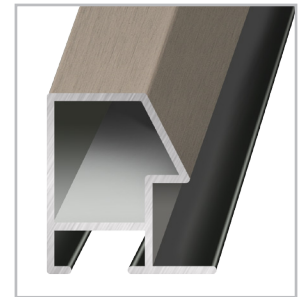

introducing the
FUSION COLLECTION
by nielsen®

Rich, brushed finishes in neutral metallic tones enhance classic and casual art

- Beautiful brushed texture on a soft, angled profile
- The strength of aluminum makes these profiles ideal for over-sized images
- Best selling brushed finishes complement clean, modern décor
- Proudly made in the USA

ML13052
Bright White

ML130400
BR Satin Aluminum

ML130414
BR Satin German Silver

ML130421
BR Satin Black

ML130423
BR Satin Antique Gold

ML130475
BR Satin Chocolate

introducing the
FUSION COLLECTION
 by nielsen®

Part Number	Description	Width	Height	Rabet	Box Quantity	List Price	Chop Price
ML130-52	Bright White	7/8"	1-1/16"	1/2"	120	\$2.95	\$4.72
ML130-400	Brushed Satin Aluminum	7/8"	1-1/16"	1/2"	120	\$2.95	\$4.72
ML130-414	Brushed Satin German Silver	7/8"	1-1/16"	1/2"	120	\$2.95	\$4.72
ML130-421	Brushed Satin Black	7/8"	1-1/16"	1/2"	120	\$2.95	\$4.72
ML130-423	Brushed Satin Antique Gold	7/8"	1-1/16"	1/2"	120	\$2.95	\$4.72
ML130-475	Brushed Satin Chocolate	7/8"	1-1/16"	1/2"	120	\$2.95	\$4.72