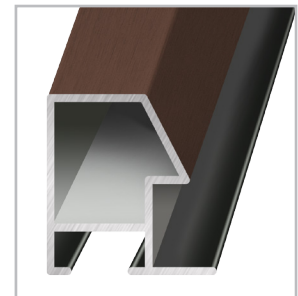

introducing the
FUSION COLLECTION
by nielsen®

Rich, brushed finishes in neutral metallic tones enhance classic and casual art

- Beautiful brushed texture on a soft, angled profile
- The strength of aluminum makes these profiles ideal for over-sized images
- Best selling brushed finishes complement clean, modern décor
- Proudly made in the USA

ML13052
Bright White

ML130400
BR Satin Aluminum

ML130414
BR Satin German Silver

ML130421
BR Satin Black

ML130423
BR Satin Antique Gold

ML130475
BR Satin Chocolate

introducing the
FUSION COLLECTION
 by nielsen®

Part Number	Description	Width	Height	Rabet	Box Quantity	List Price	Chop Price
ML130-52	Bright White	7/8"	1-1/16"	1/2"	120	\$2.95	\$4.72
ML130-400	Brushed Satin Aluminum	7/8"	1-1/16"	1/2"	120	\$2.95	\$4.72
ML130-414	Brushed Satin German Silver	7/8"	1-1/16"	1/2"	120	\$2.95	\$4.72
ML130-421	Brushed Satin Black	7/8"	1-1/16"	1/2"	120	\$2.95	\$4.72
ML130-423	Brushed Satin Antique Gold	7/8"	1-1/16"	1/2"	120	\$2.95	\$4.72
ML130-475	Brushed Satin Chocolate	7/8"	1-1/16"	1/2"	120	\$2.95	\$4.72